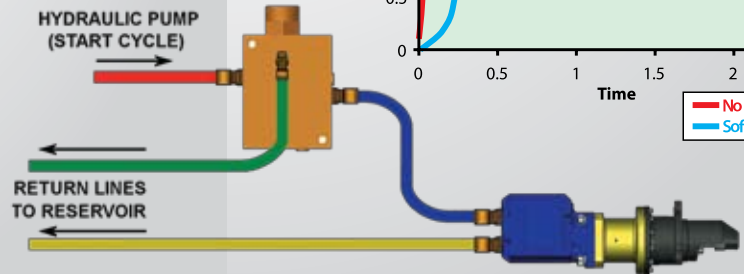

MARADYNE CORPORATION (HQ)

4540 West 160th Street, Cleveland, OH 44135

216.362.0755 phone | 800.537.7444 toll free

216.362.0799 fax

email: sales@powrquik.com

HOUSTON OFFICE

6019 South Loop East

Houston, TX 77033

713.644.2215 phone | 713.644.2216 fax