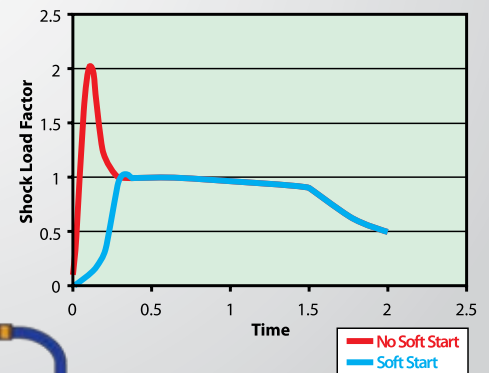

Shock Loading Comparison

MARADYNE CORPORATION (HQ)

4540 West 160th Street, Cleveland, OH 44135

216.362.0755 phone | 800.537.7444 toll free

216.362.0799 fax

email: sales@powrquik.com

HOUSTON OFFICE

6019 South Loop East

Houston, TX 77033

713.644.2215 phone | 713.644.2216 fax