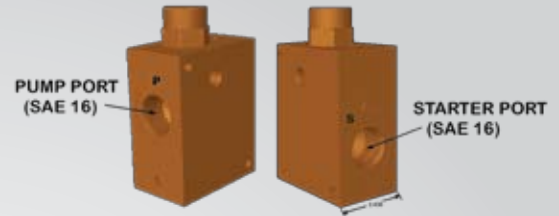

## SMART-R- PORTING

SAE 06: "DR" – Drain Port

SAE 16: "P" - Pump Port

SAE 16: "S" - Starter Port

**All SAE ports are Straight Threaded O-ring Boss (ORB)**