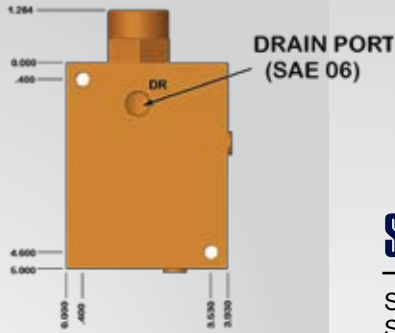

Max Operating Pressure: 3300 PSI (227 Bar)

Temperature Range: -40° to 180° F

Seal Material: Standard Buna Seals